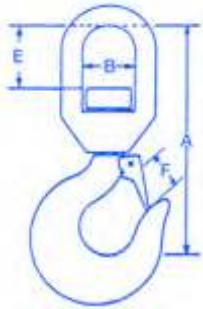

Painted Alloy Swivel Type Hooks c/w Safety Catch. Tested & Certified

SWL Metric Tons	1	1.5	2	3	4.5	7	11
A mm	113	134	150	160	188	240	280
B mm	30	33	40	40	47	56	62
E mm	25	35	42	42	47	60	62
F mm	20	24	26	28	35	44	51
Weight Kgs/each	0.4	0.7	1.1	1.3	2.3	4.8	7.5

Painted Alloy Eye Type Hooks c/w Safety Catch. Tested & Certified

SWL Metric Tons	1	1.5	2	3	4.5	7	11	15	22
A mm	81	93	104	119	146	187	230	255	317
B mm	19	23	28	31	39	51	62	72	89
F mm	22	24	25	28	34	43	52	57	76
Weight Kgs/ each	0.25	0.43	0.67	0.87	1.85	4.05	6.87	9.93	16.83

We also stock a range of carbon steel Eye Hooks c/w Heavy Catch - from 0.8 tons to 7.5 tons S.W.L.