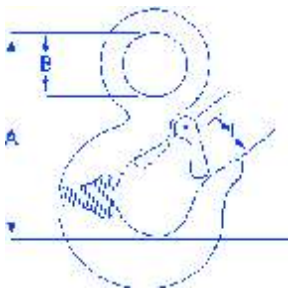

Painted Alloy Swivel Type Hooks c/w Safety Catch. Tested & Certified

SWL Metric Tons	1	1.5	2	3	4.5	7	11
A mm	113	134	150	160	188	240	280
B mm	30	33	40	40	47	56	62
E mm	25	35	42	42	47	60	62
F mm	20	24	26	28	35	44	51
Weight Kgs/each	0.4	0.7	1.1	1.3	2.3	4.8	7.5

Painted Alloy Eye Type Hooks c/w Safety Catch. Tested & Certified

SWL Metric Tons	1	1.5	2	3	4.5	7	11	15	22
A mm	81	93	104	119	146	187	230	255	317
B mm	19	23	28	31	39	51	62	72	89
F mm	22	24	25	28	34	43	52	57	76
Weight Kgs/ each	0.25	0.43	0.67	0.87	1.85	4.05	6.87	9.93	16.83

We also stock a range of carbon steel Eye Hooks c/w Heavy Catch - from 0.8 tons to 7.5 tons S.W.L.