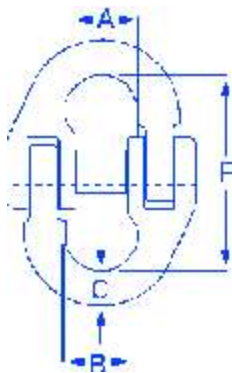

**Painted Grade 80 Long Link Fishing Chain (Tested)**

Chain Dia mm	9	11	13	16
P mm	53	64	80	80
H mm	15	18	23	28
Break Load Tons	10.0	15.0	21.4	32.2
Weight Kgs/Mtr	1.4	1.8	2.7	4.8

19mm available upon request

**Painted Grade 80 Mid Link Fishing Chain (Tested)**

Chain Dia mm	10	13	16	19
P mm	40	52	64	76
H mm	15	20	25	29
Break Load Tons	12.6	21.4	32.2	45.4
Weight Kgs/Mtr	1.9	3.4	5.1	7.1

G80 Fishing chain

**Painted Grade 80 Short Link Fishing Chain (Tested)**

Chain Dia mm	7	10	13	16	20
P mm	21	30	39	48	60
H mm	10	14	19	23	27
Break Load Tons	6.3	12.6	21.4	32.2	50.3
Weight Kgs/Mtr	1.1	2.2	3.8	5.7	9.0

G80 Fishing Connectors

**Painted Grade 80 Connecting Links for Fishing (Tested)**

Chain Dia mm	7	10	13	16	20	22
A mm	17	23	28	33	41	46
B mm	20	27	30	39	46	58
C mm	8	12	17	20	23	27
F mm	49	77	83	101	117	138
Break Load Tons	6.3	12.6	21.4	32.2	50.3	62.0
Weight Kgs/Mtr	0.10	0.35	0.68	1.10	1.65	2.60